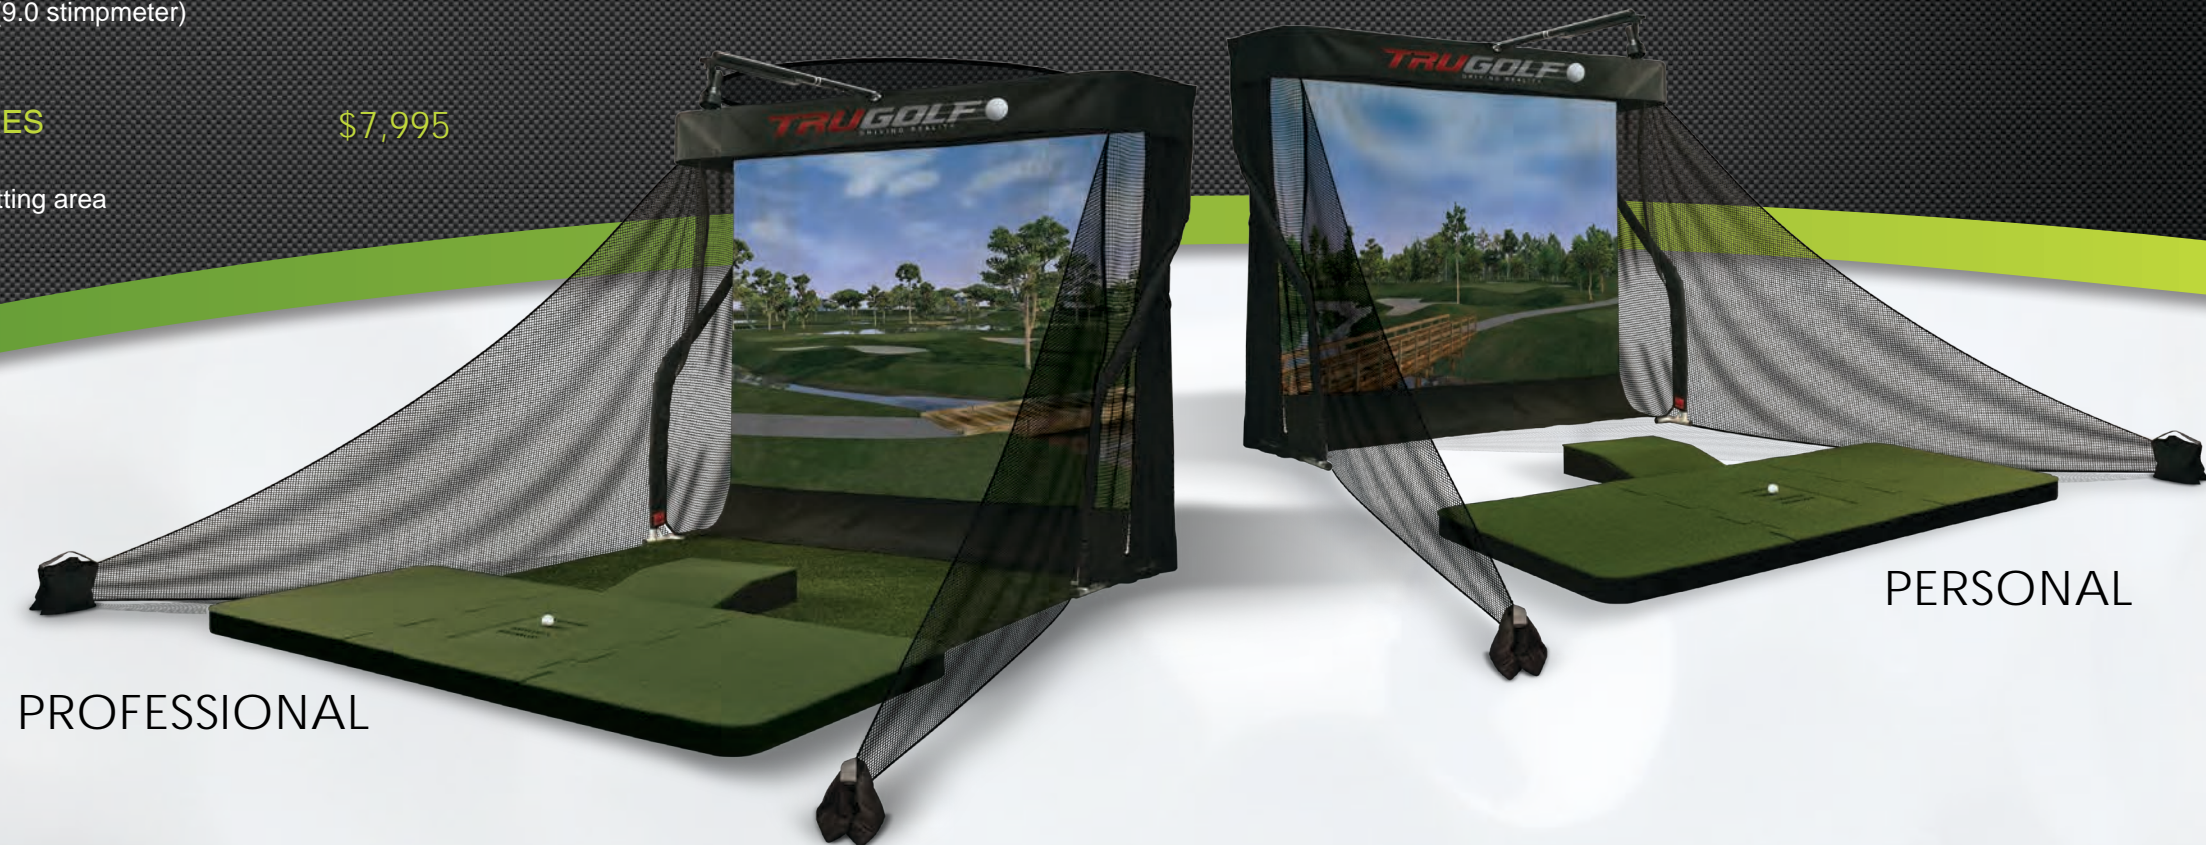

TECHNIQUE

PRO/PERSONAL

Both the PROFESSIONAL and PERSONAL models are great for anyone desiring a portable system with quick setup. Perfect for trade shows, teaching pros, garages and more, all you need is enough room to swing.

TECHNIQUE PROFESSIONAL FEATURES

$12,995

- Computer, Touchscreen and Projector
- TruTrac tracking system with lighted hitting area
- Commercial grade net system
- Durable, lush green, nylon putting turf (9.0 stimpmeter)
- Containment Brim

TECHNIQUE PERSONAL FEATURES

$7,995

- Projector (*computer not included*)
- TruTrac tracking system with lighted hitting area
- Commercial grade net system

DIMENSIONS

<i>Technique Pro</i>	Height	Width	Depth
Recommended Swing Area	10'	14'	16'
Dimension*	8' 6"	8' 4"	11' 6"
Screen Size	110" Diagonal		
Software	E6Golf		
Courses (15)	Standard Pack		

*Simulator dimensions subject to change. Contact a sales representative for details.

<i>Technique Personal</i>	Height	Width	Depth
Recommended Swing Area	10'	14'	16'
Dimension*	8' 6"	8' 4"	11' 6"
Screen Size	110" Diagonal		
Software	E6Golf Lite		
Courses (15)	Standard Pack		

*Simulator dimensions subject to change. Contact a sales representative for details.

PROFESSIONAL

PERSONAL