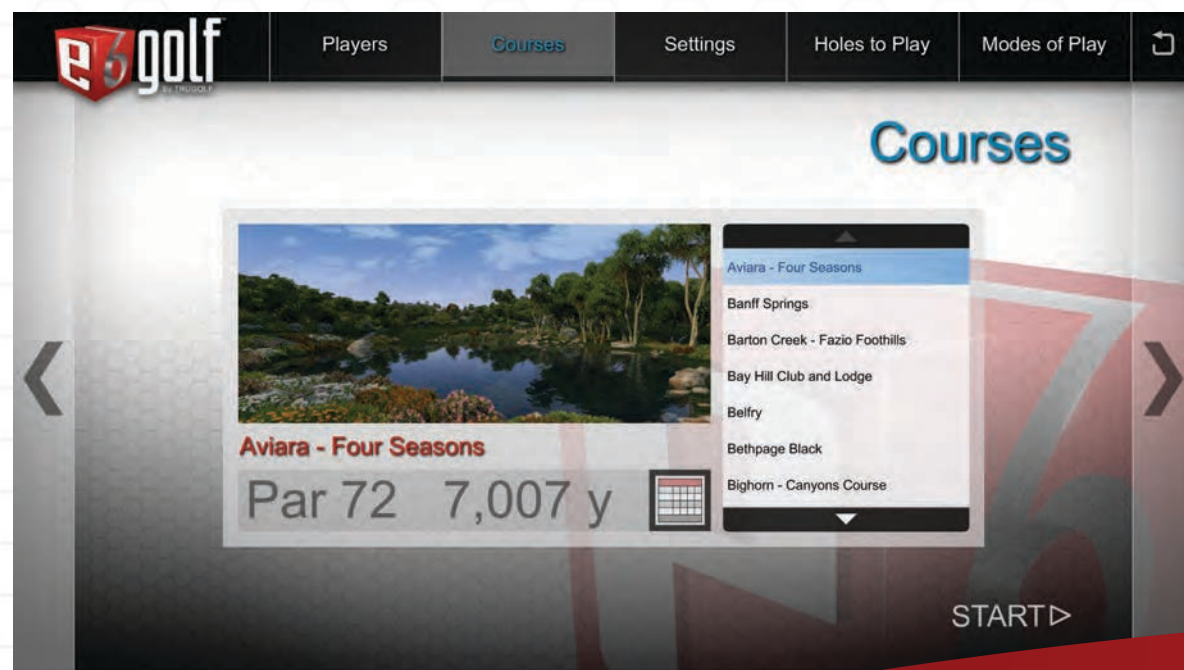

SOFTWARE

Improving **E6GOLF** -the most authentic 3D Graphics and Golf Physics experience available- wasn't easy, but we've done it. Even more realistic rendering, *refined physics and putting models, redesigned user interface, enhanced practice, and the ability to compete with people from around the world* makes the latest iteration of E6Golf the best yet.

E6GOLF LITE is a scaled down version that offers beautiful 3D rendered images. With less graphic intensive visual features, E6Golf Lite will in turn run seamlessly on older computers or on new computers/laptops that aren't equipped with the latest powerhouse graphics cards.

Our state of the art practice area provides the feedback for a more precise practice session. *Better practice leads to better results!*

SPECIFICATIONS

FEATURE	E6GOLF	E6GOLF LITE
Number of Players	8	4
Golf Courses Available	85	85
Modes of Play	36	12
Online Events	●	●
Course Hole Flybys	●	○
Ball Tracers	●	●
Session Timer	●	○
Mulligan Options	●	●
Putting Grid & Arrow Options	●	●
Multiple Camera Options	●	○
Various Sky Types	●	◐
Wind Options	●	◐
Terrain Hardness	●	●
Scoring Zone	●	○
Contest Modes (Longest Drive / Closest to Pin)	●	●
Swing Analyzer	●	●
Post Shot Replays	●	◐
In-Game Practice	●	●

E6GOLF PC SYSTEM REQUIREMENTS

Core2Duo, i3, i5, i7 – 2.0Ghz or faster / 4GB RAM
Windows XP / Windows 7 / Windows 8
25GB free hard drive space
DESKTOP - nVidia GTX 460 / 1GB RAM or higher
LAPTOP - nVidia GTX 520 / 1GB RAM or higher
DVD drive

E6GOLF LITE PC SYSTEM REQUIREMENTS

Core2Duo, i3, i5, i7 – 2.0Ghz or faster / 2GB RAM
Windows XP / Windows 7 / Windows 8
25GB free hard drive space
ATI or nVidia Graphics Card 256 MB RAM or higher
DVD drive